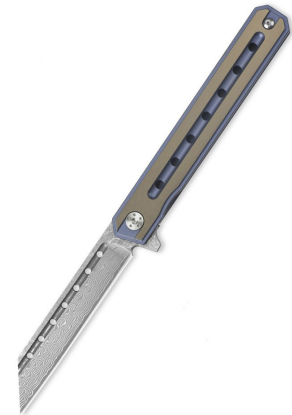

DAMASCUS THUNDERBIRD (BNB1939D)

This BnB flipper has a black G10 handle with tip up carry clip and a VG10 Damascus blade. BnB has hit it out of the park again with a G-10 folding utility knife that is both tough and handsome. A large damascus steel blade provides solid cutting performance with a hollow grind and a plain edge. Stone wash matte finish. The G-10 handle offers sleek lines and a comfortable grip. Bronzed hardware and a stainless steel backspacer finish off the design

MAP	MSRP	TIER - 1 10-50	TIER - 2 51-200	TIER - 3 200+